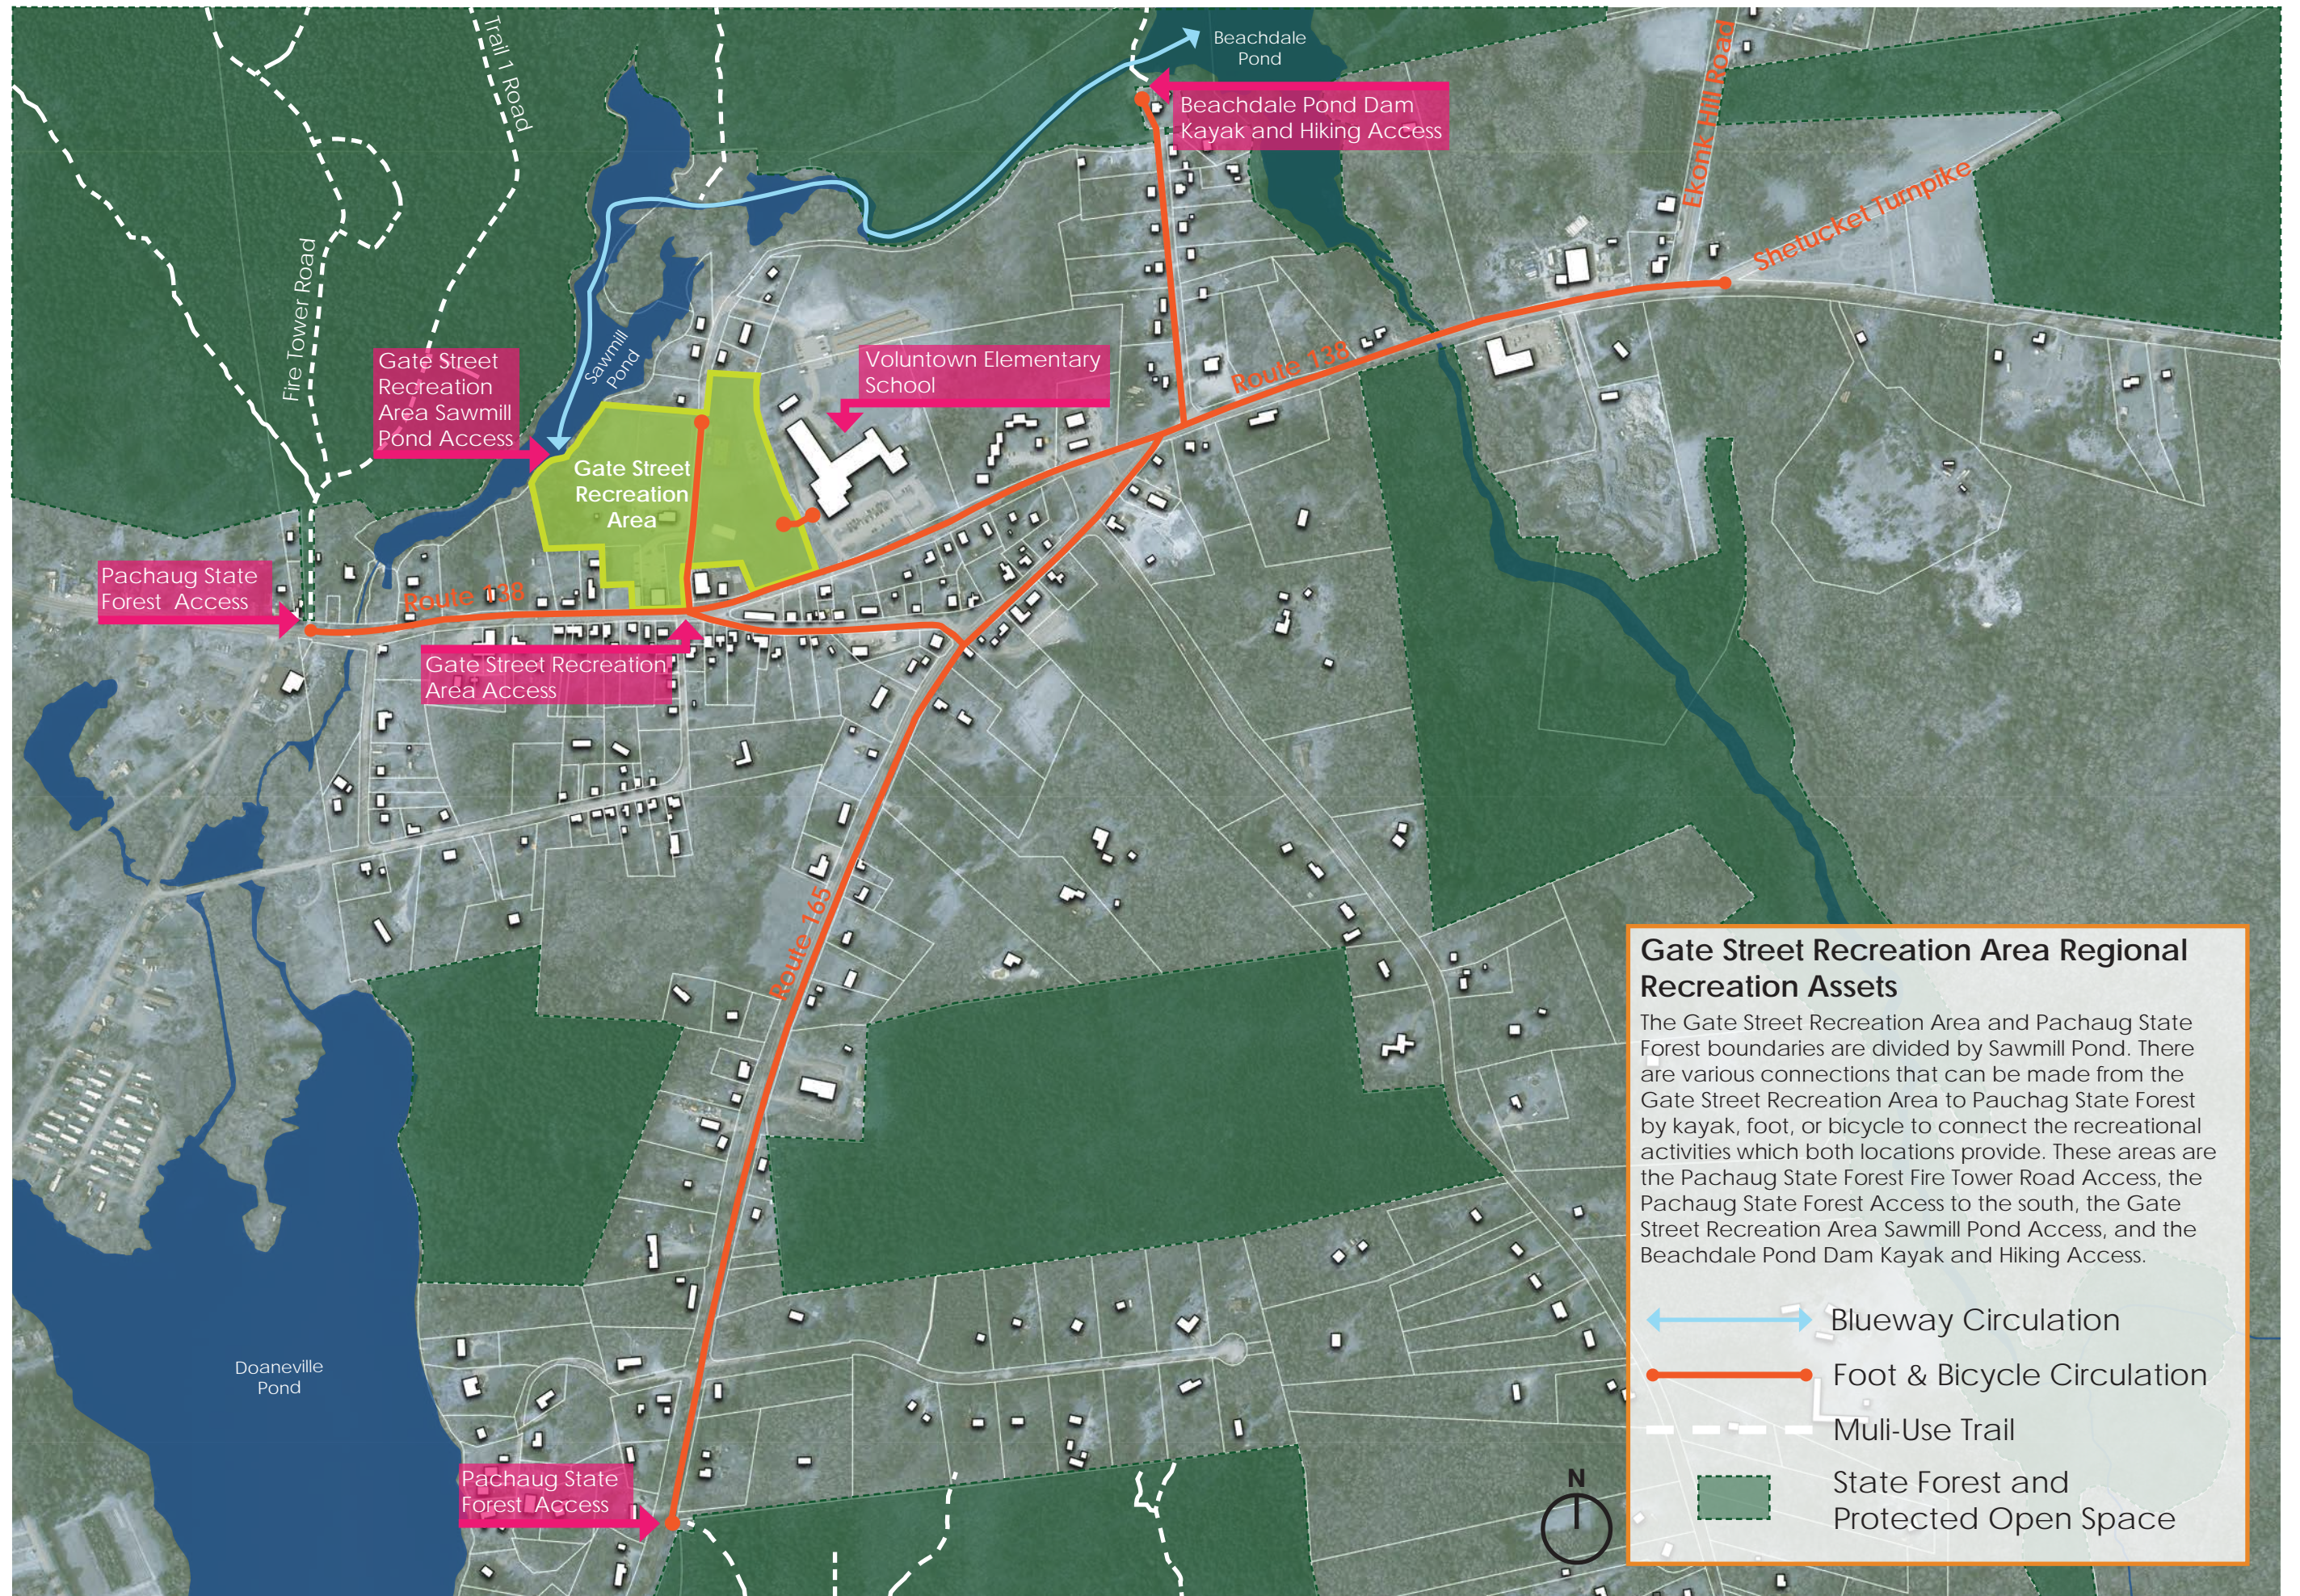

GATE STREET RECREATION AREA

CONNECTION OPPORTUNITIES

Barton & Loguidice

Gate Street Recreation Area Regional Recreation Assets

The Gate Street Recreation Area and Pachaug State Forest boundaries are divided by Sawmill Pond. There are various connections that can be made from the Gate Street Recreation Area to Pachaug State Forest by kayak, foot, or bicycle to connect the recreational activities which both locations provide. These areas are the Pachaug State Forest Fire Tower Road Access, the Pachaug State Forest Access to the south, the Gate Street Recreation Area Sawmill Pond Access, and the Beachdale Pond Dam Kayak and Hiking Access.

- Blueway Circulation
- Foot & Bicycle Circulation
- Multi-Use Trail
- State Forest and Protected Open Space