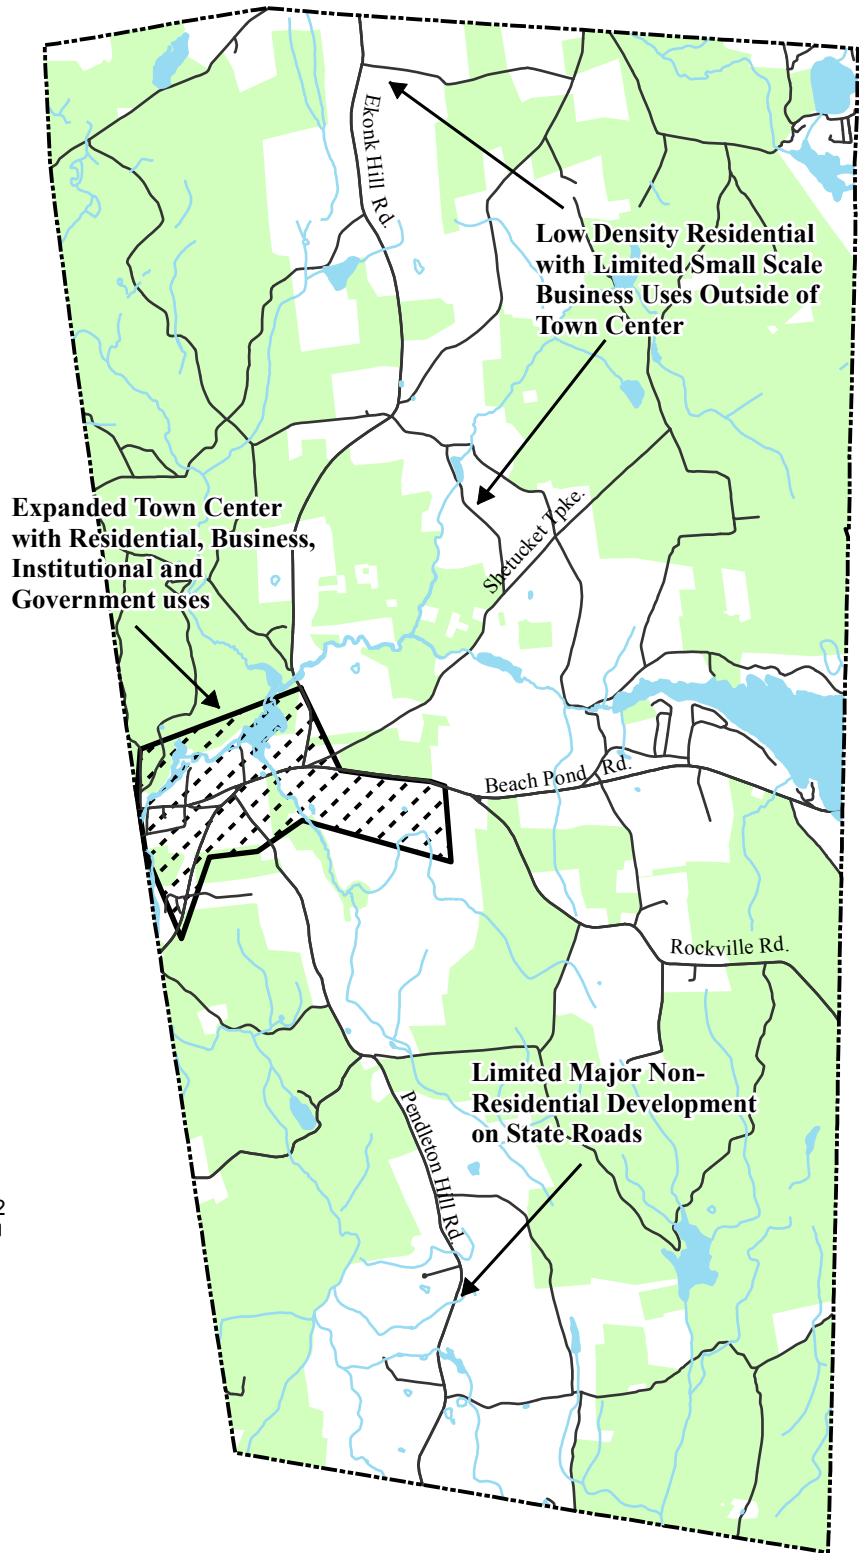

FUTURE LAND USE

Voluntown, Connecticut

LEGEND

- State forest
- Waterbodies
- Future Land Use
- Streams
- Roads

Source:
Streams, Waterbodies
and State Forest - CT DEP;
Roads - TeleAtlas
Future Land use - SCCOG

Prepared by:

| | |
|--------------|---|
| SCCOG | Southeastern Connecticut Council of Governments Geographic Information System |
|--------------|---|

FIGURE 4